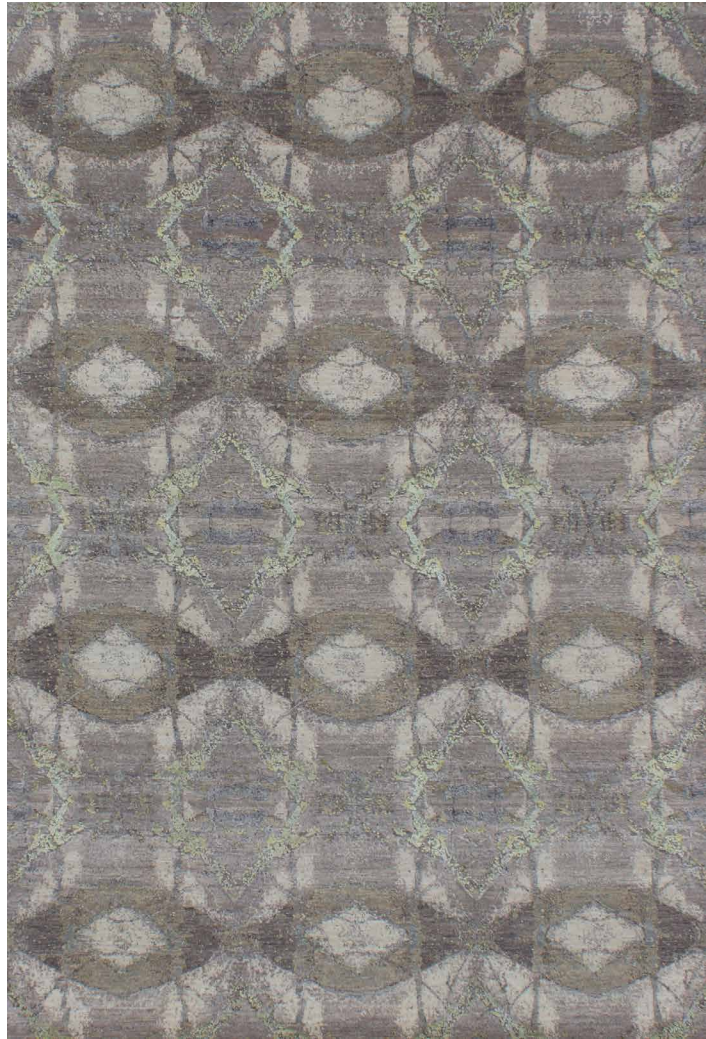

Cosmonaut Crystal- Light Slate Rug

This beautiful Persian knot rug is made in collaboration with Toronto-based luxury home furnishing store ELTE.

All rugs in this collection are made possible by highly skilled weavers and experts in yarn dyeing techniques. Each Eskayel pattern is translated with impressive devotion to the original artwork using over a million hand tied knots in each rug.

Size, quality, material, and color can be customized. This wool and silk hand knotted rug is produced in India. Please contact us for information on creating a custom rug that will fit the needs of your project.

Pattern	Cosmonaut Crystal - Light Slate
Material	Wool (60-70%) / Silk (30-40%)
Weave	Persian Knot
Knot Count	100 knot count

Pricing	Sold by the square foot
Sample Size	2' x 3' **Rug samples are available for loan to help in your rug selection.
Variations	Rugs are a hand made product and so variation is inevitable. Please expect rugs to match samples not renderings. Be sure to read our Terms and Conditions before ordering.

6' x 9' Rug
pictured below
in Cosmonaut Crystal
- Light Slate